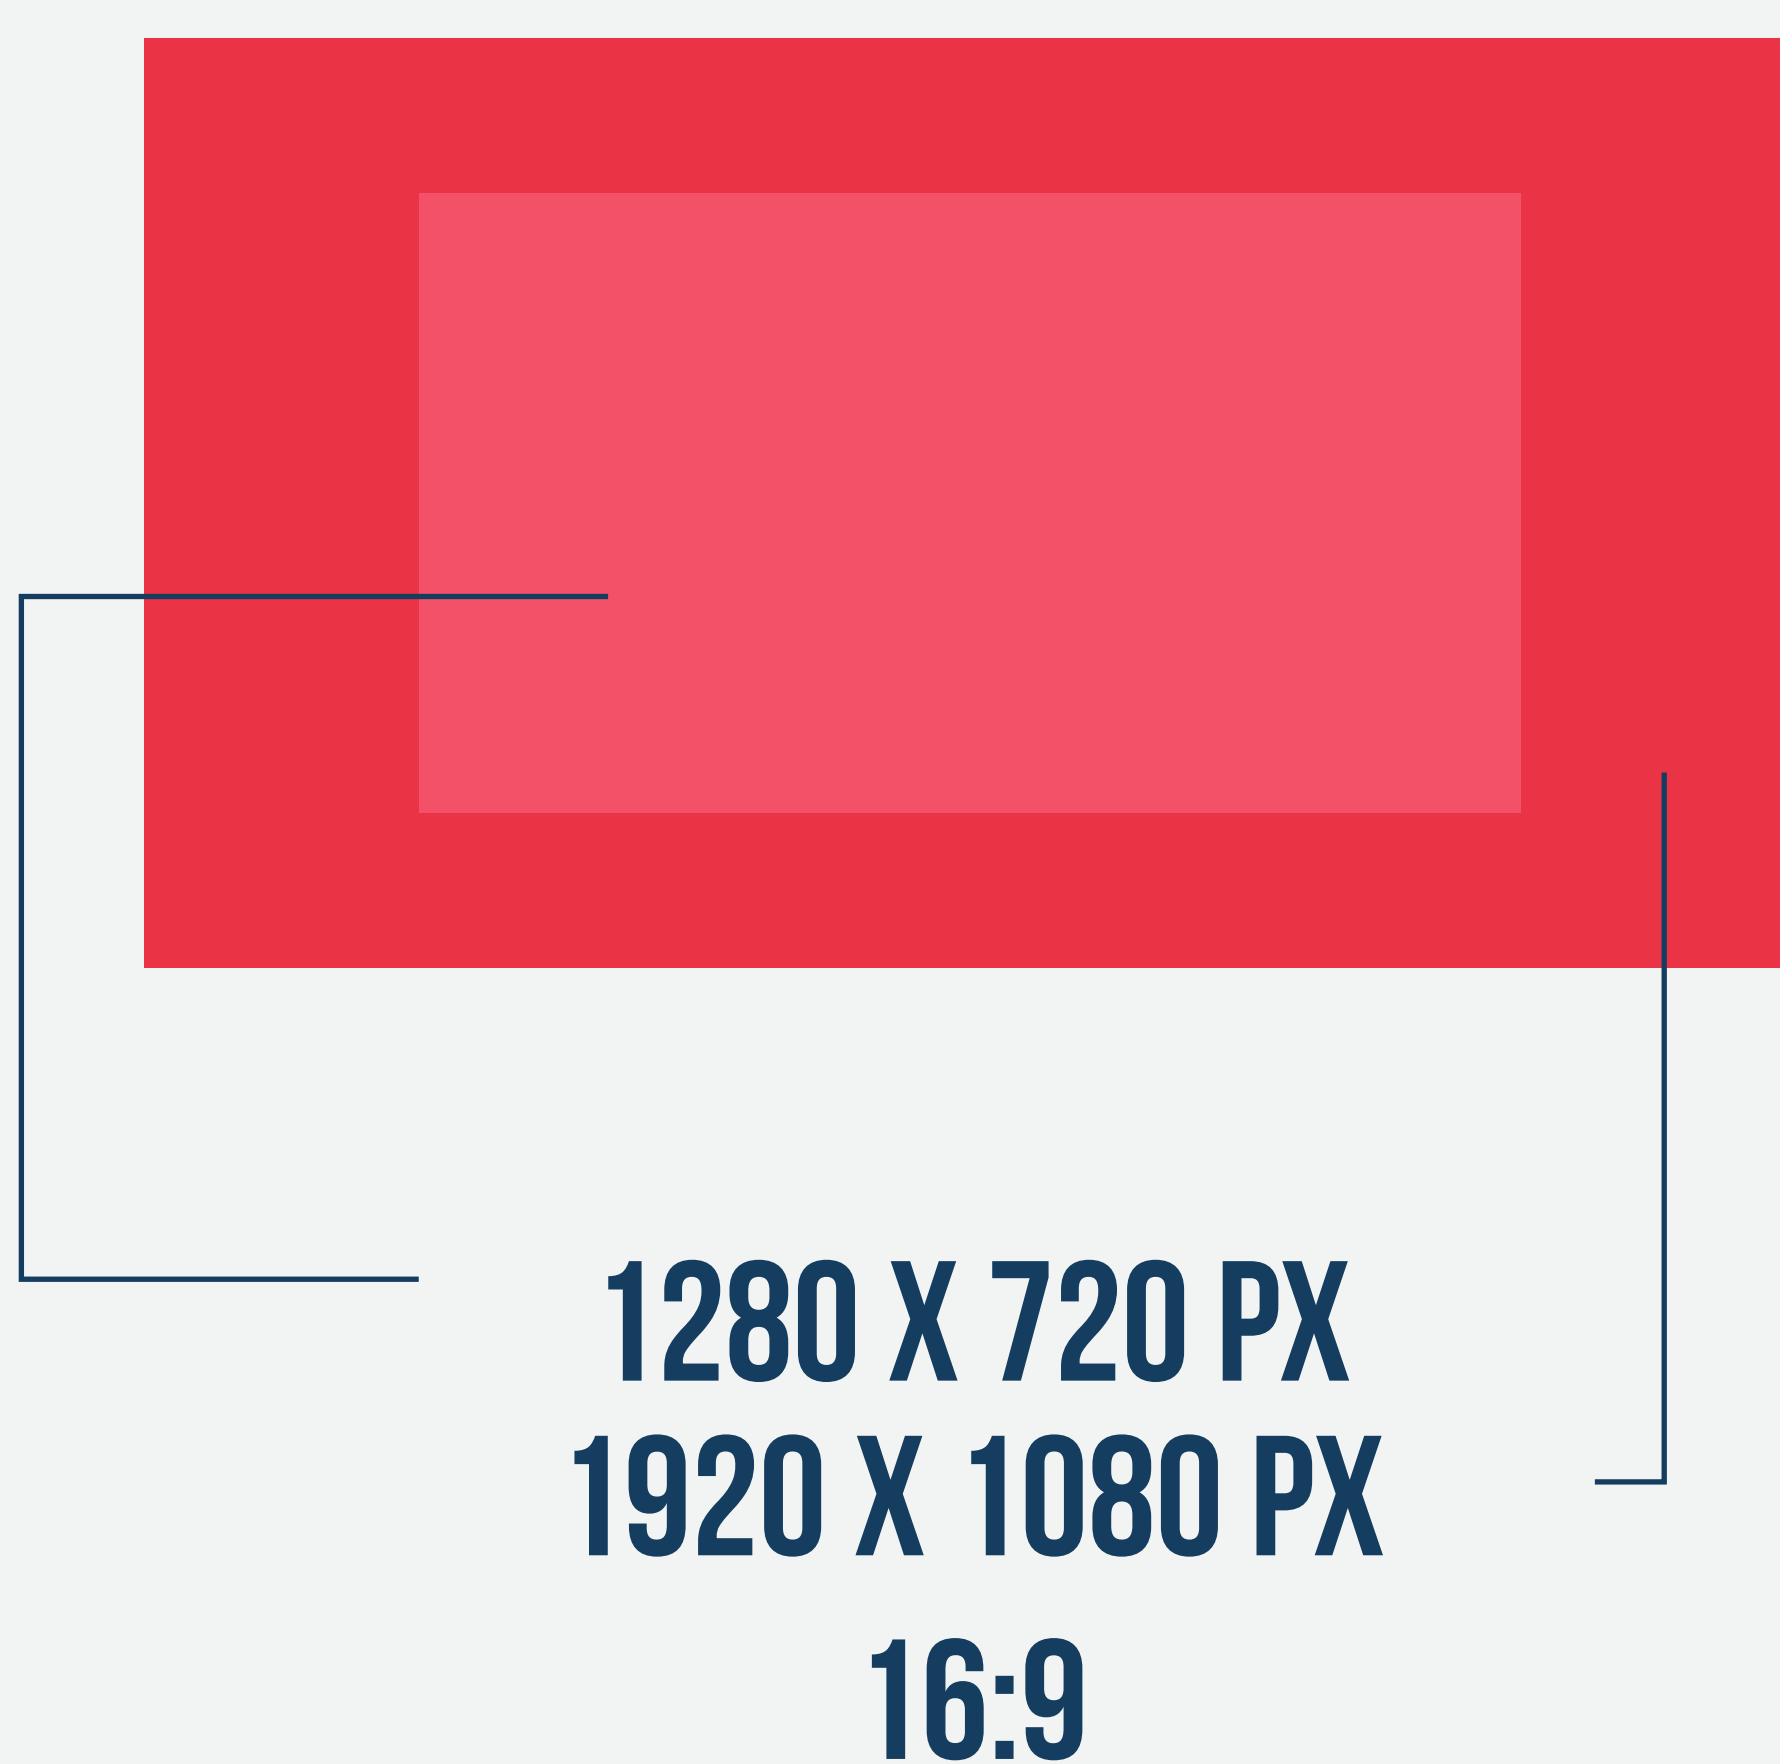

YOUTUBE VIDEO SIZES BY TYPE

YOUTUBE DIMENSIONS: PROFILE PICTURE

Pro Tip: We recommend uploading the platform's highest resolution to save up to 2048px.

YOUTUBE DIMENSIONS: BANNER IMAGE

keep the file size within 6MB.

YOUTUBE DIMENSIONS: VIDEO SIZES

YOUTUBE DIMENSIONS: THUMBNAIL

YOUTUBE SHORTS VIDEO SIZES